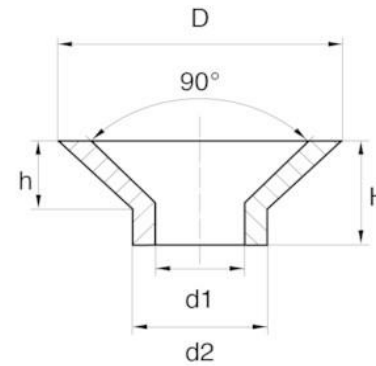

## Insulating Washers For Csk Screws

Insulating Washers For Csk Screws						
Size	M4	M5	M6	M8	M10	M12
d1	4.1	5.1	6.1	8.1	10.1	12.1
d2	5.9	6.9	8.0	9.9	11.9	13.0
D	10.4	12.4	12.8	18.6	22.8	27.5
H	4.3	4.5	5.0	6.0	7.0	8.5
h	2.3	2.8	3.3	4.4	5.5	6.6